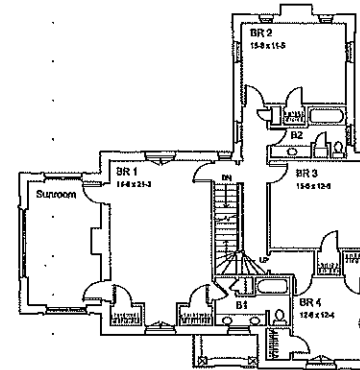

FIRST FLOOR

341 SEQUOIA DRIVE  
 4 Bedroom/ GOQ  
 GROSS SF: 4173  
 NET SF: 2669  
 Detached one car garage  
 is not shown on the Floor Plan

EXISTING

ATTIC FLOOR

SECOND FLOOR

341 SEQUOIA DRIVE  
 4 Bedroom/ GOQ  
 GROSS SF: 4173  
 NET SF: 2668  
 Detached one car garage  
 is not shown on the Floor Plan