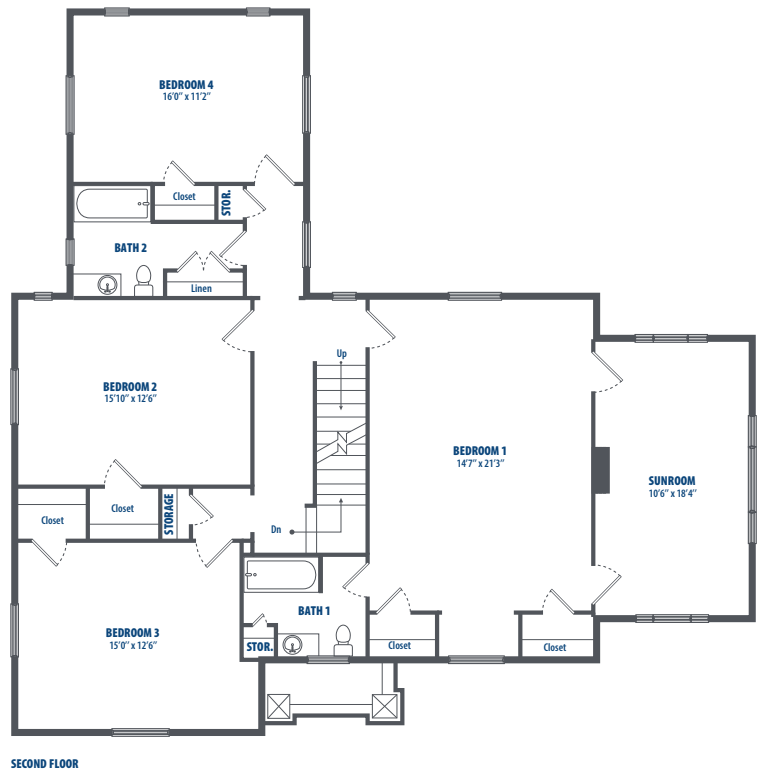

HISTORICAL-UNIT T

4 Bedroom | 3.5 Bath | 2735 Sq. Ft.*

400 Maxwell Blvd E | Montgomery, AL 36113 | Phone: (877) 704-1627

**All square footage is approximate.*